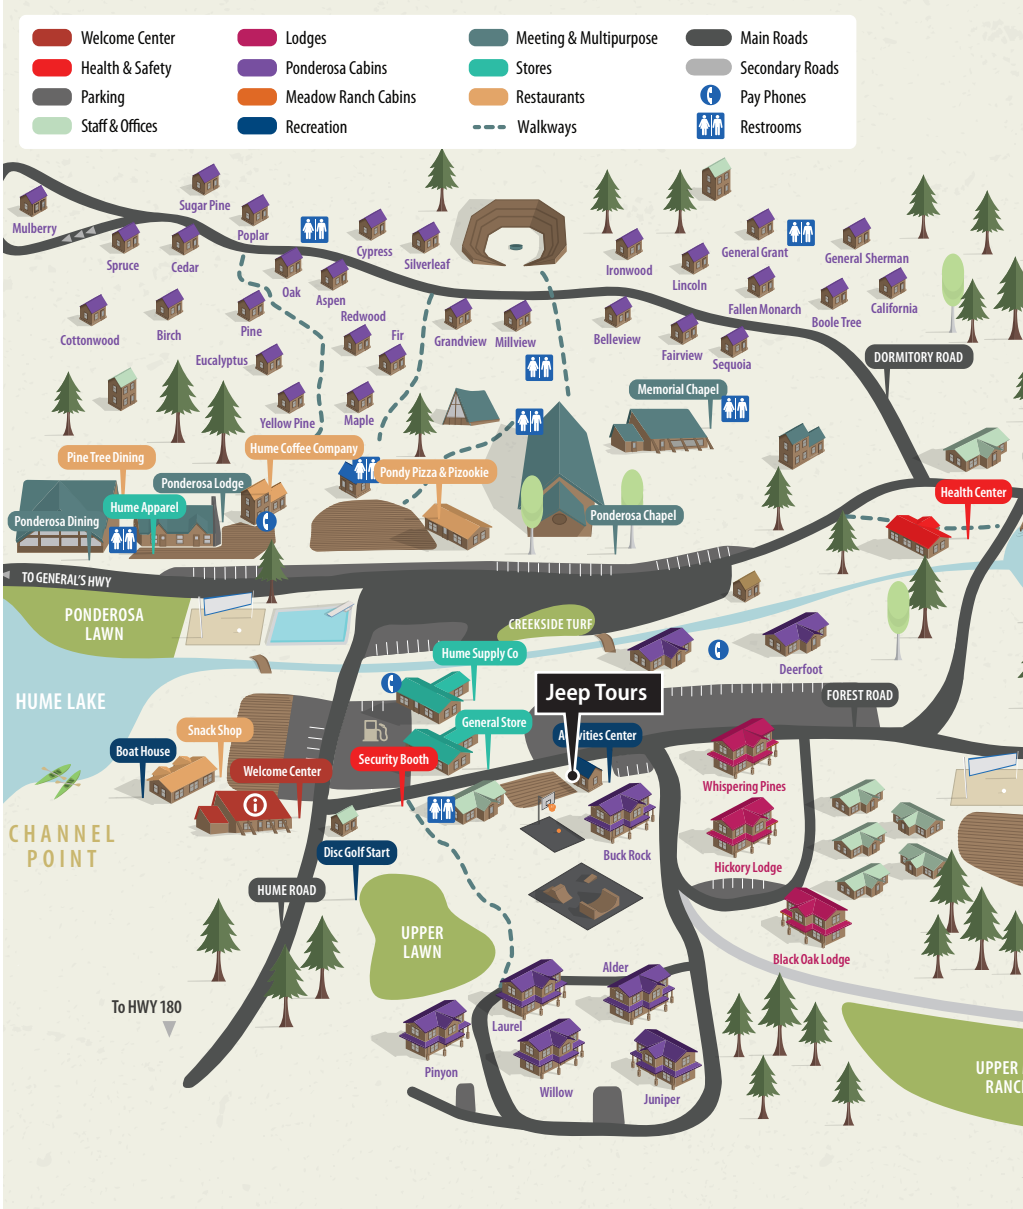

SATURDAY

8:00-9:00am.....	Breakfast – <i>Ponderosa Dining Hall</i>
9:30am.....	Meeting – <i>Ponderosa Chapel</i>
11:15am.....	Breakout Sessions
12:00-1:00pm.....	Lunch – <i>Ponderosa Dining Hall</i>
1:00-5:00pm.....	Free Time Jeep Tours – <i>Meet at Activities Center</i> Escape Room – <i>Meet at Activities Center</i> Pickleball – <i>The Ark</i> Boat House (<i>Hours may vary</i>)
2:00pm.....	Seminar (Jen Smith) – <i>Memorial Chapel</i>
3:00pm.....	Seminar (James Prendergast) – <i>Memorial Chapel</i>
4:00pm.....	Seminar (Jordan Weaver) – <i>Memorial Chapel</i>
5:45-6:45pm.....	Dinner – <i>Ponderosa Dining Hall</i>
7:00pm.....	Meeting – <i>Ponderosa Chapel</i>
9:30pm.....	Night Paddle Boarding – <i>Boat House</i>
12:00am.....	All activities closed, Cabin Discussions

Time: Saturday 3:00pm

Jordan Weaver: *"Interruptible Faith: Trusting Jesus with the unexpected, jarring, and inconvenient things."*

Location: Memorial Chapel

Time: Saturday 4:00pm

COME WORK WITH US!

Hume is always hiring to help operate our summer and winter camps and guest retreats at Hume Lake, Hume SoCal, and Hume New England! Join us in ministry as we impact the lives of campers with the gospel of Jesus Christ.

CAMP MAP

* All outdoor activities are subject to weather conditions.

WELCOME TO

Hume Lake

PONDEROSA AVENUE

LONG MEADOW ROAD

MEADOW RANCH POND

The Ark

Dogwood

MEADOW RANCH LAWN

Meadow Ranch Ropes Course

Cedar Chapel

Cedar Hall

Hume Coffee Company

Tamarack

Lassen