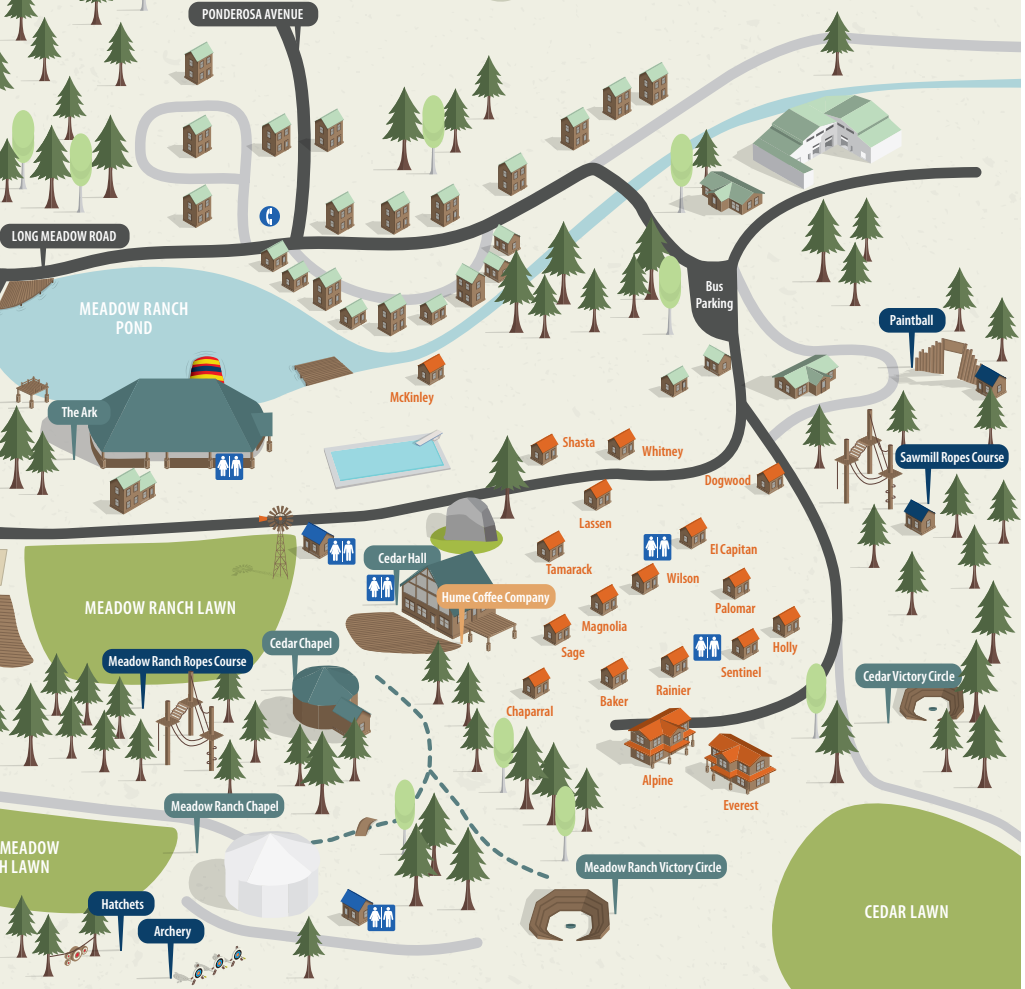

Time: Saturday 3:00pm

Jordan Weaver: *"Interruptible Faith: Trusting Jesus with the unexpected, jarring, and inconvenient things."*

Location: Memorial Chapel

Time: Saturday 4:00pm

COME WORK WITH US!

Hume is always hiring to help operate our summer and winter camps and guest retreats at Hume Lake, Hume SoCal, and Hume New England! Join us in ministry as we impact the lives of campers with the gospel of Jesus Christ.

CAMP MAP

* All outdoor activities are subject to weather conditions.

WELCOME TO

Hume Lake

PONDEROSA AVENUE

LONG MEADOW ROAD

MEADOW RANCH POND

The Ark

Dogwood

MEADOW RANCH LAWN

Meadow Ranch Ropes Course

Cedar Chapel

Cedar Hall

Hume Coffee Company

Tamarack

Lassen

CEDAR LAWN

Archery

Alpine

Everest

Joshua Wilderness Institute

50 STUDENTS 9 MONTHS 20 SPEAKERS 5 TRIPS

The Joshua Wilderness Institute is a 9-month, discipleship gap-year program existing to disciple young adults toward loving God and His Word in order to set a foundation for a life worthy of the gospel.